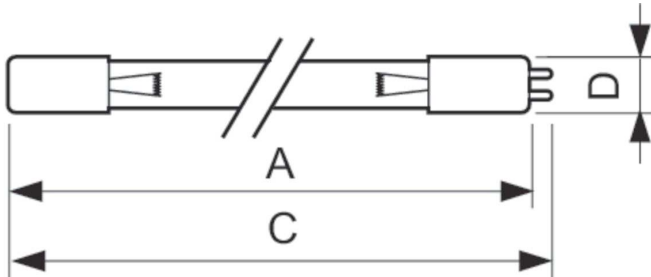

TUV T5

TUV 36T5 HO 4P SE UNP/32

TUV T5 lamps are single- or double-ended UVC (germicidal) lamps used in professional water and air disinfection units. The small 16 mm diameter of the lamp allows for a small system design and design flexibility. TUV T5 lamps offer constant UV output over their complete lifetime, for maximum security of disinfection and high system efficacy.

Product data

General Information		Voltage (Nom)	
Cap-Base	4PINSSINGLEENDED [4 Pins Single Ended]		97 V
Main Application	Disinfection	Mechanical and Housing	
Useful Life (Nom)	9000 h	Cap-Base Information	4 Pins Single Ended
System Description	High Output	Approval and Application	
Light Technical		Mercury (Hg) Content (Nom)	5.5 mg
Color Code	TUV	UV	
Color Designation	- [Not Specified]	UV-C Radiation at 100 hr	25 W
Depreciation at Useful Lifetime	15 %	Product Data	
Operating and Electrical		Full product code	871150086970899
Power (Nom)	75 W	Order product name	TUV 36T5 HO 4P SE UNP/32
Lamp Current (Nom)	0.8 A		

TUV T5

EAN/UPC - Product	8711500869708
Order code	927972104099
Numerator - Quantity Per Pack	1
Numerator - Packs per outer box	32

Material Nr. (12NC)	927972104099
Net Weight (Piece)	87.000 g

Dimensional drawing

Product	D (max)	C (max)	A (max)
TUV 36T5 HO 4P SE UNP/32	19.3 mm	853 mm	845.4 mm

TUV 36T5 HO 4P-SE

Photometric data

XDPB_XUTUV-Spectral power distribution B/W

XDPO_XUTUV-Spectral power distribution Colour