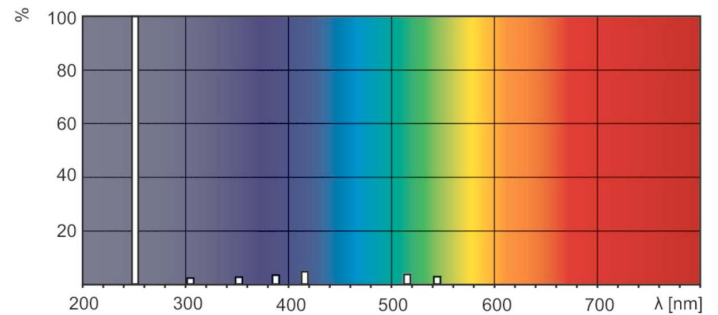

Product data

General Information		Voltage (Nom)	
Cap-Base	4PINSSINGLEENDED [4 Pins Single Ended]		97 V
Main Application	Disinfection	Mechanical and Housing	
Useful Life (Nom)	9000 h	Cap-Base Information	4 Pins Single Ended
System Description	High Output	Approval and Application	
Light Technical		Mercury (Hg) Content (Nom)	5.5 mg
Color Code	TUV	UV	
Color Designation	- [Not Specified]	UV-C Radiation at 100 hr	25 W
Depreciation at Useful Lifetime	15 %	Product Data	
Operating and Electrical		Full product code	871150086970899
Power (Nom)	75 W	Order product name	TUV 36T5 HO 4P SE UNP/32
Lamp Current (Nom)	0.8 A		

Product	D (max)	C (max)	A (max)
TUV 36T5 HO 4P SE UNP/32	19.3 mm	853 mm	845.4 mm

TUV 36T5 HO 4P-SE

Photometric data

XDPB_XUTUV-Spectral power distribution B/W

XDPO_XUTUV-Spectral power distribution Colour