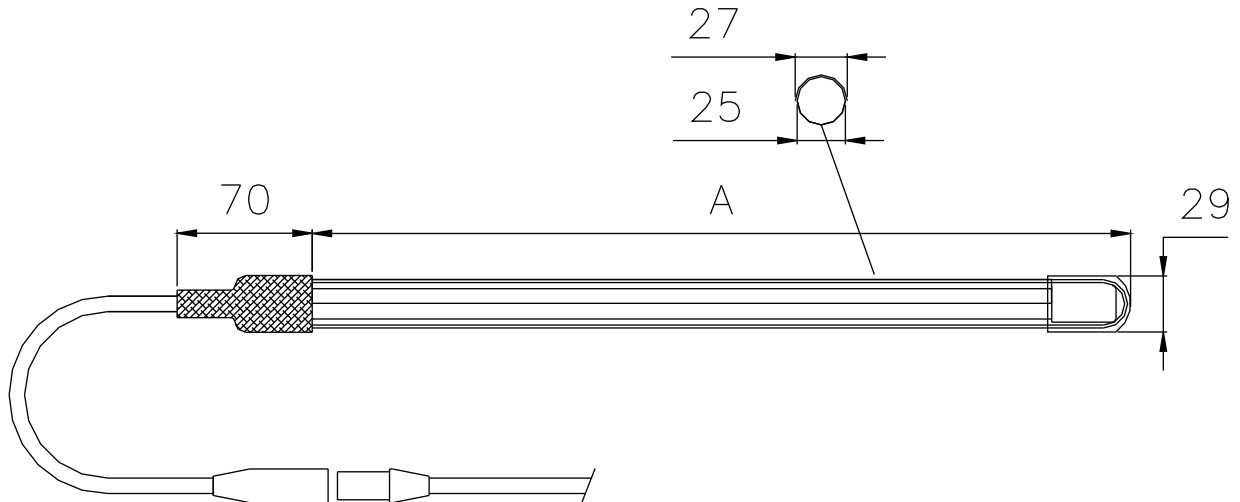

GH3-16W-QS-RP

Physical Data	
Lamps type	Low pressure
Dimensions	
Measure (A)	334 mm
Lamp Diameter	15,7 mm (T5)
Base	4 pin
Electrical data	
Lamp Wattage	16 W