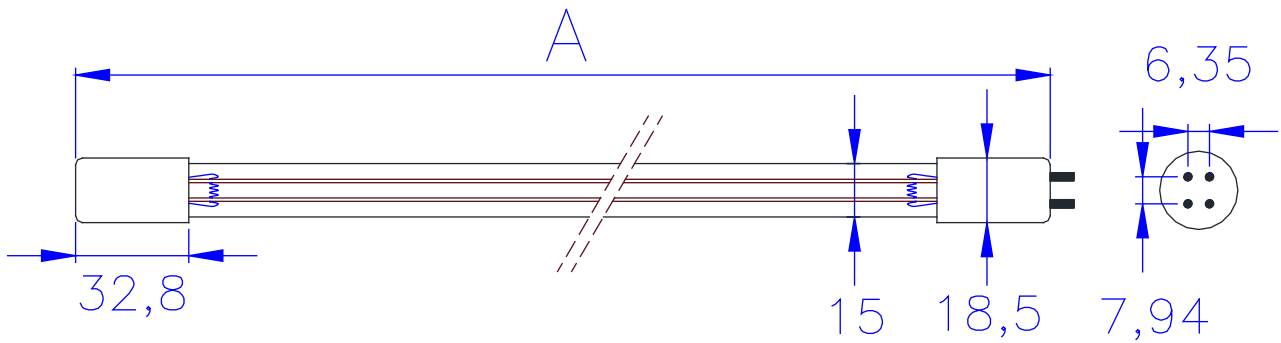

## GH2-11W

Physical Data	
Lamps type	Low pressure
Dimensions	
Base face to base face length (A)	244 mm
Diameter	15,7 mm (T5)
Base	4 pin
Electrical data	
Lamp Wattage	11 W